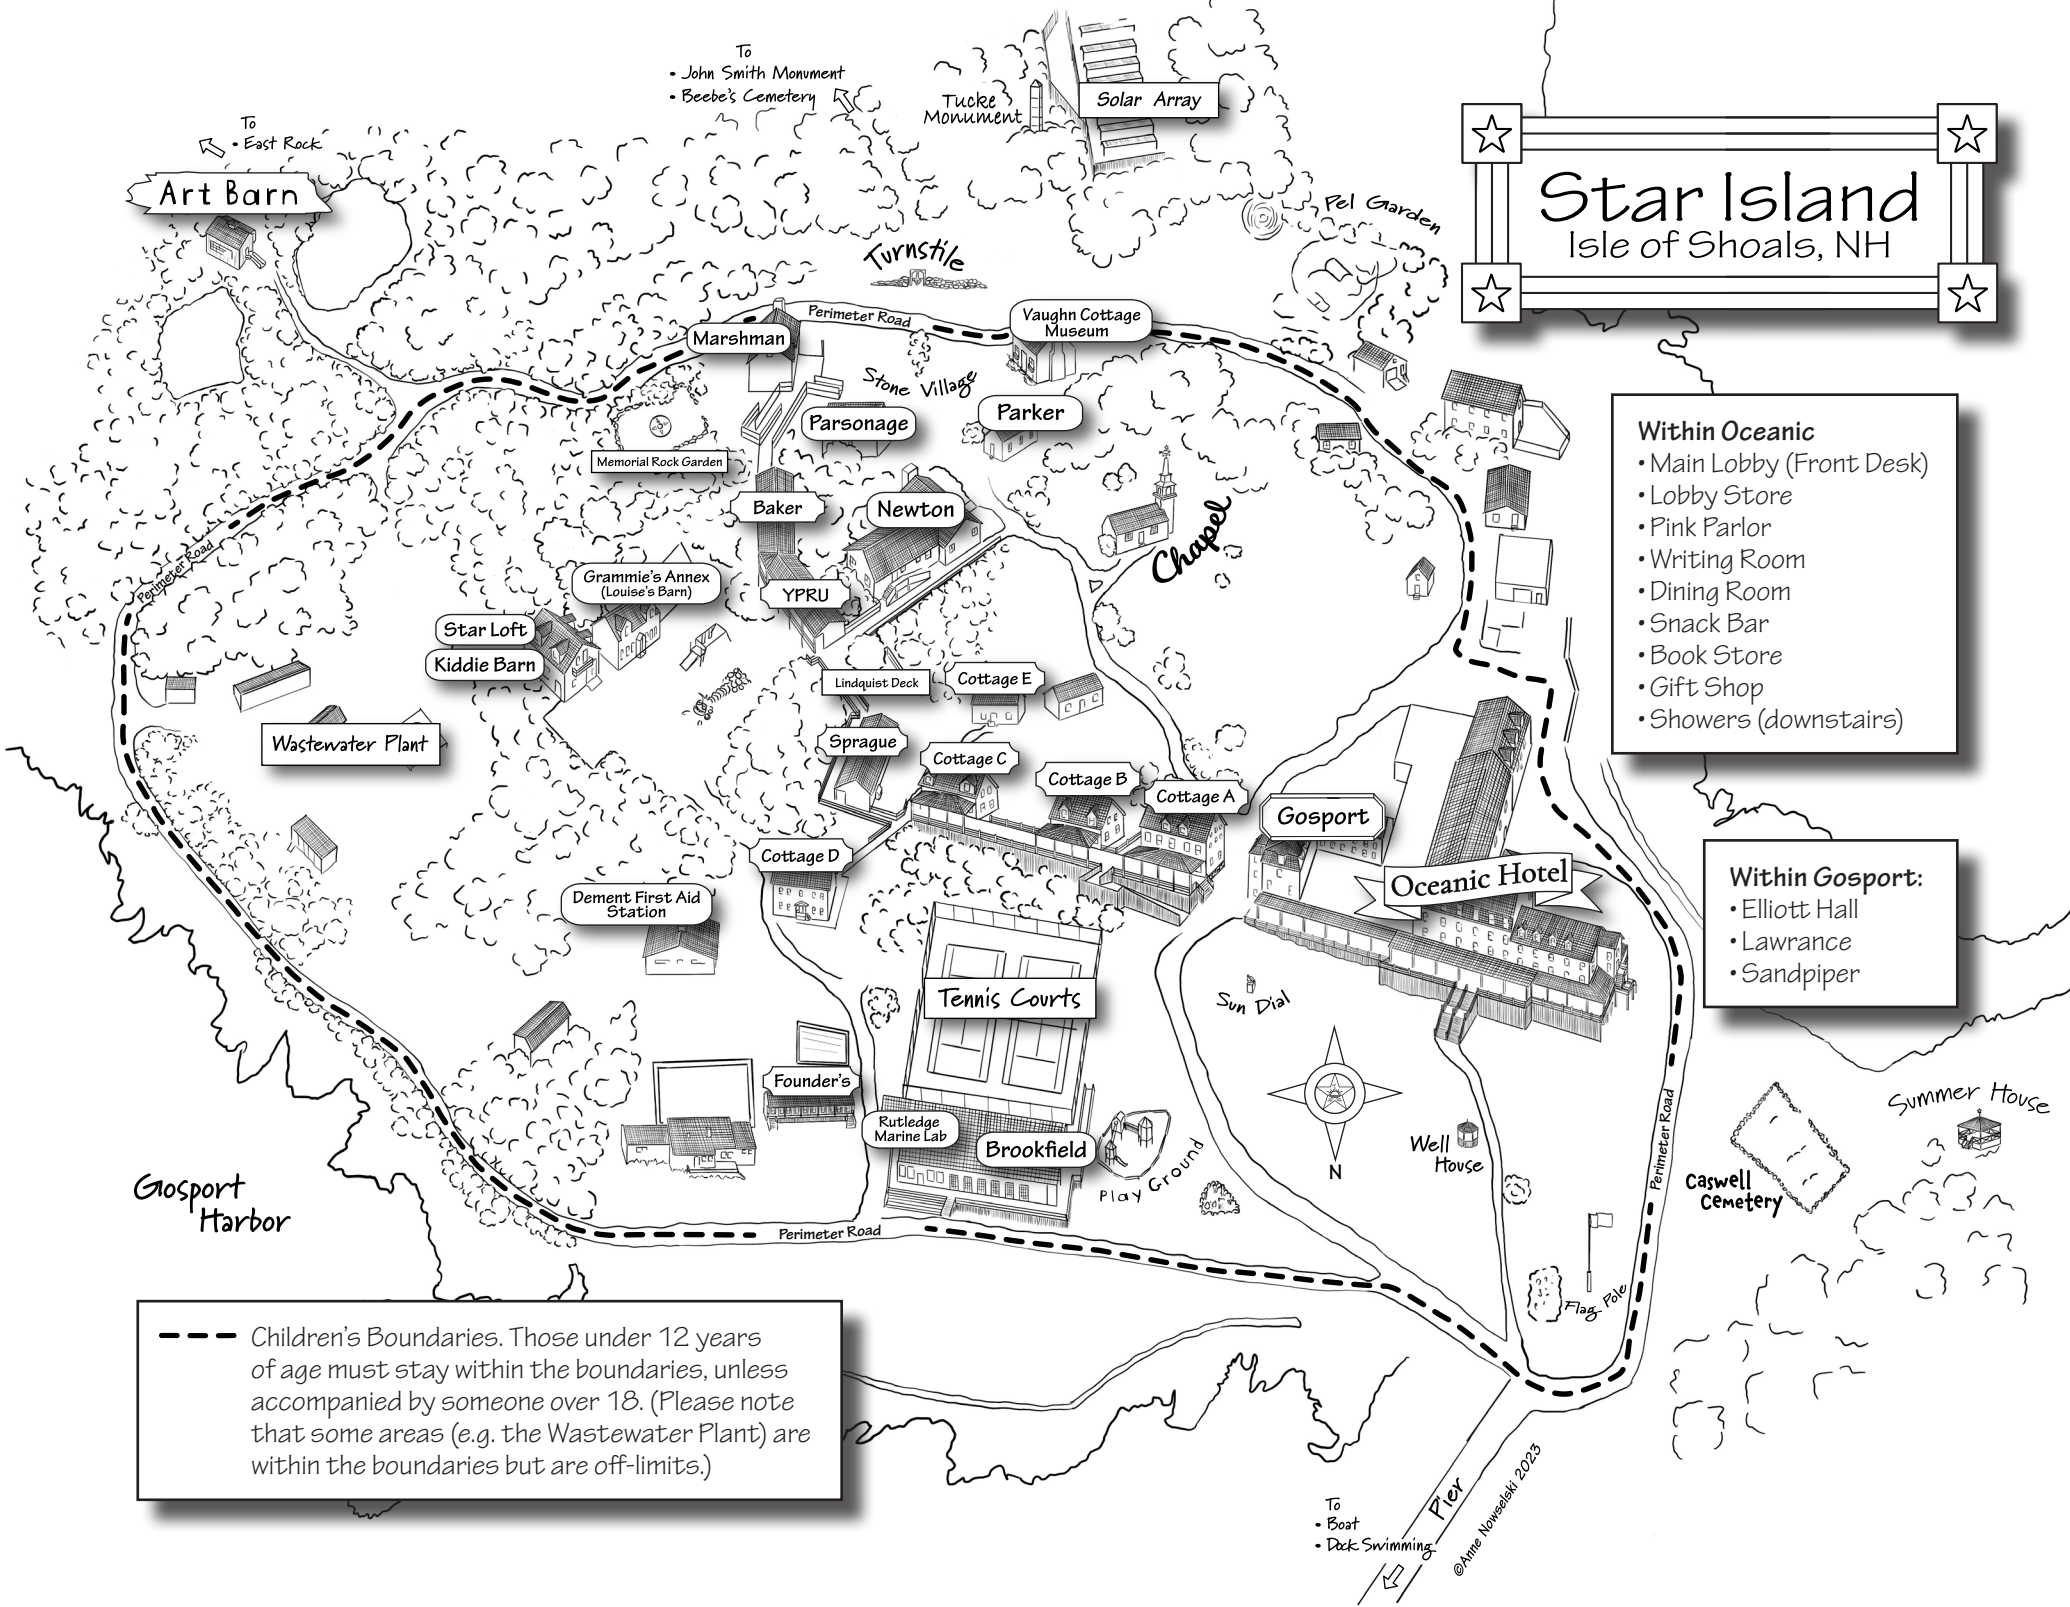

Star Island

Isle of Shoals, NH

- Within Oceanic**
- Main Lobby (Front Desk)
 - Lobby Store
 - Pink Parlor
 - Writing Room
 - Dining Room
 - Snack Bar
 - Book Store
 - Gift Shop
 - Showers (downstairs)

- Within Gosport:**
- Elliott Hall
 - Lawrance
 - Sandpiper

--- Children's Boundaries. Those under 12 years of age must stay within the boundaries, unless accompanied by someone over 18. (Please note that some areas (e.g. the Wastewater Plant) are within the boundaries but are off-limits.)

To
• Boat
• Deck Swimming
© Anne Nowasakki 2023